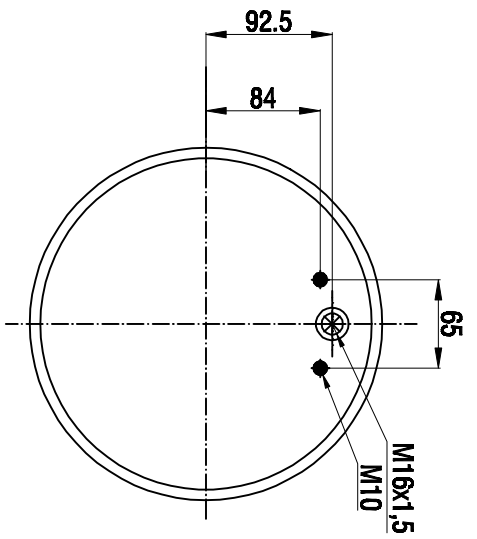

TOP VIEW

BOTTOM VIEW

Drawings are prepared for catalogue study.

Revision	0	First drawing	12.12.2012			
Changes				Drawn by	Checked by	Approved by
Do not write into drawing						
Weight	—kg					
PART NAME			36770 K COMPLETE (AIRTECH)			ORDER NO:135992