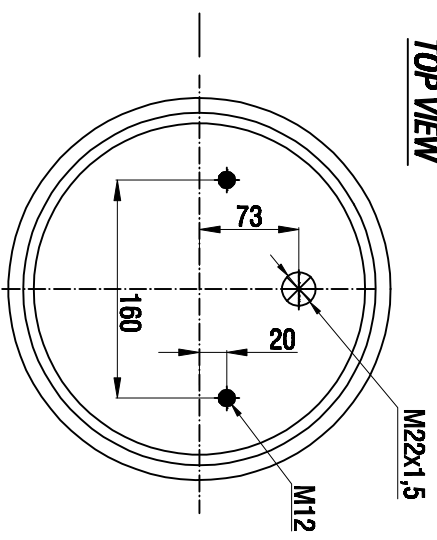

TOP VIEW

BOTTOM VIEW

Drawings are prepared for catalogue study.

| | | | | | | | |
|--------------|-------|--|------------|----------|------------|-------------|-----------------|
| 1 | 0 | First drawing | 12.12.2012 | | | | |
| 25 | Issue | Changes | Date | Drawn by | Checked by | Approved by | |
| PART WEIGHT: | | Do not make this drawing | | | | | |
| -Kg | | | | | | | |
| PART NAME | | 3724 K COMPLETE (AIRTECH) | | | | | ORDER NO:136572 |
| | | <input type="radio"/> Drafted <input checked="" type="radio"/> Camilo Suel <input checked="" type="radio"/> Ar Ink <input checked="" type="radio"/> Theredal Ina | | | | | |