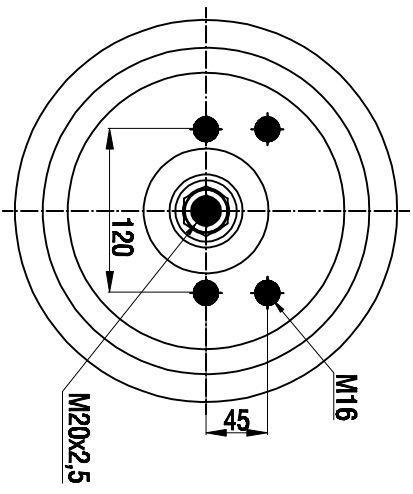

TOP VIEW

BOTTOM VIEW

Drawings are prepared for catalogue study.

| | | | | | | | |
|--------------|-------|--|------------|----------|------------|-------------|-----------------|
| 1 | 0 | First drawing | 12.12.2012 | | | | |
| 25 | Issue | Changes | Date | Drawn by | Checked by | Approved by | |
| PART WEIGHT: | | Do not make this drawing | | | | | |
| -Kg | | | | | | | |
| PART NAME | | 3724 K COMPLETE (AIRTECH) | | | | | ORDER NO:136572 |
| | | <input type="radio"/> Drafted <input checked="" type="radio"/> Camilo Suel <input checked="" type="radio"/> Ar Ink <input checked="" type="radio"/> Theredal Ina | | | | | |