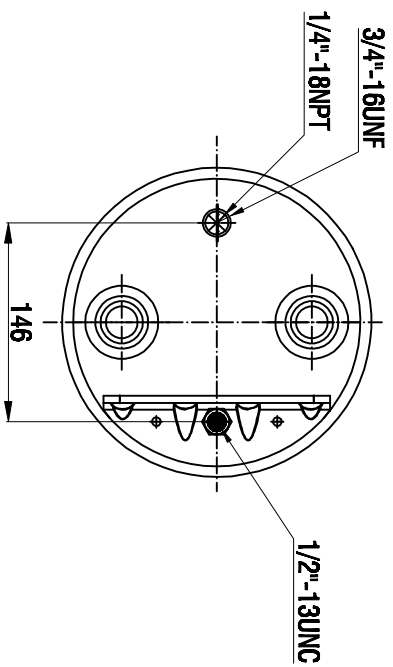

**TOP VIEW**

**BOTTOM VIEW**

Drawings are prepared for catalogue study.

Issue	0	Part drawing	12.12.2012	Drawn by	Checked by	Approved by
Changes						
On the scale	1:1					
Drawn by						
Checked by						
Approved by						
Part name	39648 KPP COMPLETE (AIRTECH)					
Order no.	ORDER NO:137172					
Logo	