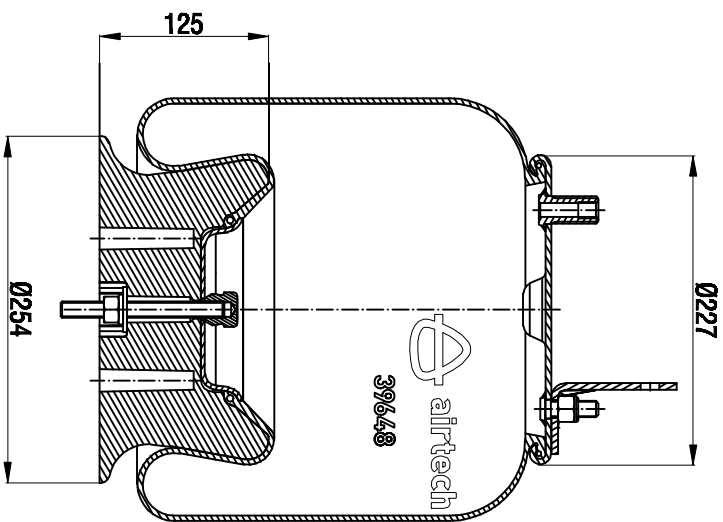

**TOP VIEW**

**BOTTOM VIEW**

Drawings are prepared for catalogue study.

Issue	0	Part drawing	12.12.2012	Drawn by	Checked by	Approved by
Changes						
On the scale	1:1					
Drawn by						
Checked by						
Approved by						
Part name	39648 KPP COMPLETE (AIRTECH)					
Order no.	ORDER NO:137172					
Logo	