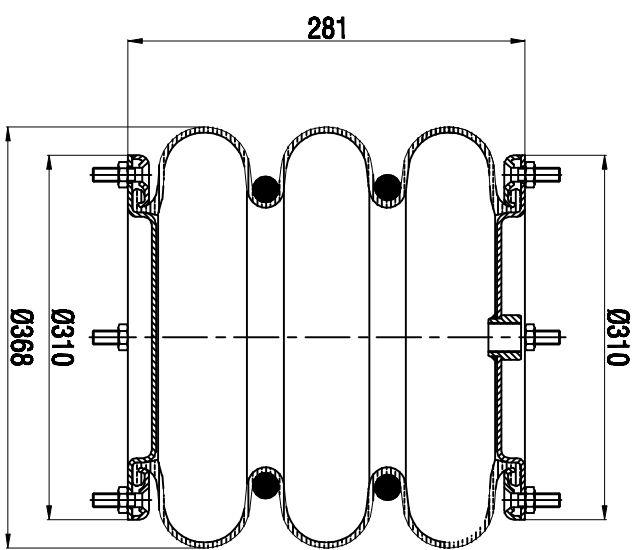

TOP VIEW

BOTTOM VIEW

Drawings are prepared for catalogue study.

№	0	First drawing	26.05.2014	Drawn by	Checked by	Approved by
Changes						
PAKT	De akt evde	●	●	⊗	⊗	⊕
WEHRT:	Min drawing	●	⊗	⊗	⊕	⊕
—Kg	All rights of this document are the property of AKTAS. It is forbidden to reproduce, copy, distribute, disseminate, or use this document without the written permission of AKTAS.					
PART NAME:	A3 370/K01 Metall Kadi Koruk(Altrech)					
	ORDER NO: 140736					