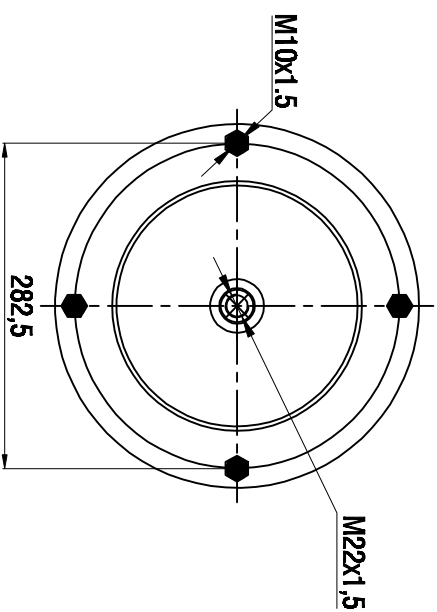

TOP VIEW

BOTTOM VIEW

Drawings are prepared for catalogue study.

№	0	First drawing	26.05.2014	Drawn by	Checked by	Approved by
Changes						
PAKT	De akt evde	●	●	⊗	⊗	⊕
WEHRT:	Min drawing	●	⊗	⊗	⊕	⊕
—Kg	All rights of this document are the property of AKTAS. It is forbidden to reproduce, copy, distribute, disseminate, or use this document without the written permission of AKTAS.					
PART NAME:	A3 370/K01 Metall Kadi Koruk(Altrech)					
	ORDER NO: 140736					