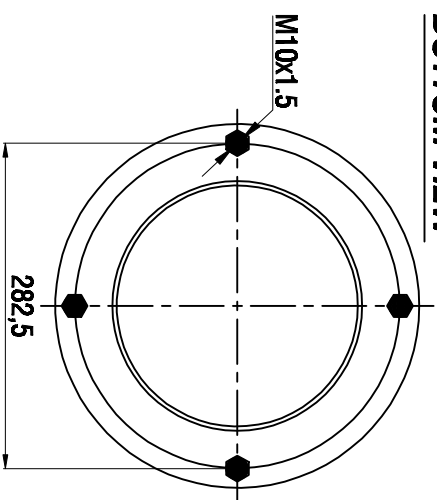

TOP VIEW

BOTTOM VIEW

Drawings are prepared for catalogue study.

№	0	First drawing	26.05.2014	Drawn by	Checked by	Approved by
Changes						
PAKT	De akt evde	●	●	⊗	⊗	⊕
WEHRT:	Min drawing	●	⊗	⊗	⊕	⊕
—Kg	All rights of this document are the property of AKTAS. It is forbidden to reproduce, copy, distribute, disseminate, or use this document without the written permission of AKTAS.					
PART NAME:	A3 370/K01 Metall Kadi Koruk(Altrech)					
	ORDER NO: 140736					