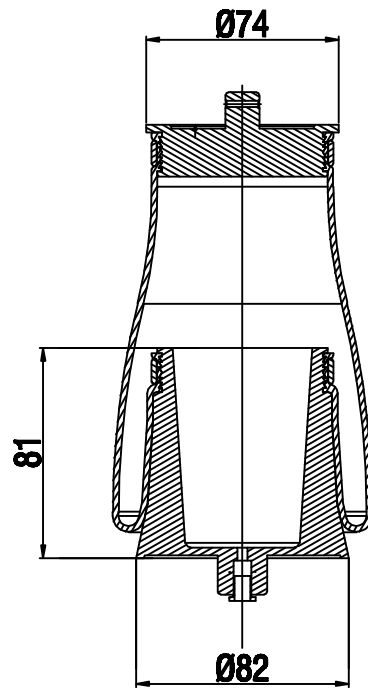

TOP VIEW

BOTTOM VIEW

Drawings are prepared for catalogue study.

Changes	0	First drawing	25.04.2017			
	Issue	Changes	Date	Drawn by	Checked by	Approved by
PART WEIGHT:	Do not scale this drawing	<input checked="" type="checkbox"/> Body/Shell <input checked="" type="checkbox"/> Combo shell <input checked="" type="checkbox"/> Air inlet <input checked="" type="checkbox"/> Threaded hole	All rights of this document are the property of AKTAŞ and cannot be used, copied, reproduced, made available in any form or by any means without written permission of AKTAŞ.			
...Kg.					ORDER NO:17001262	
PART NAME: USA Kabin Körüğü (Airtach)					